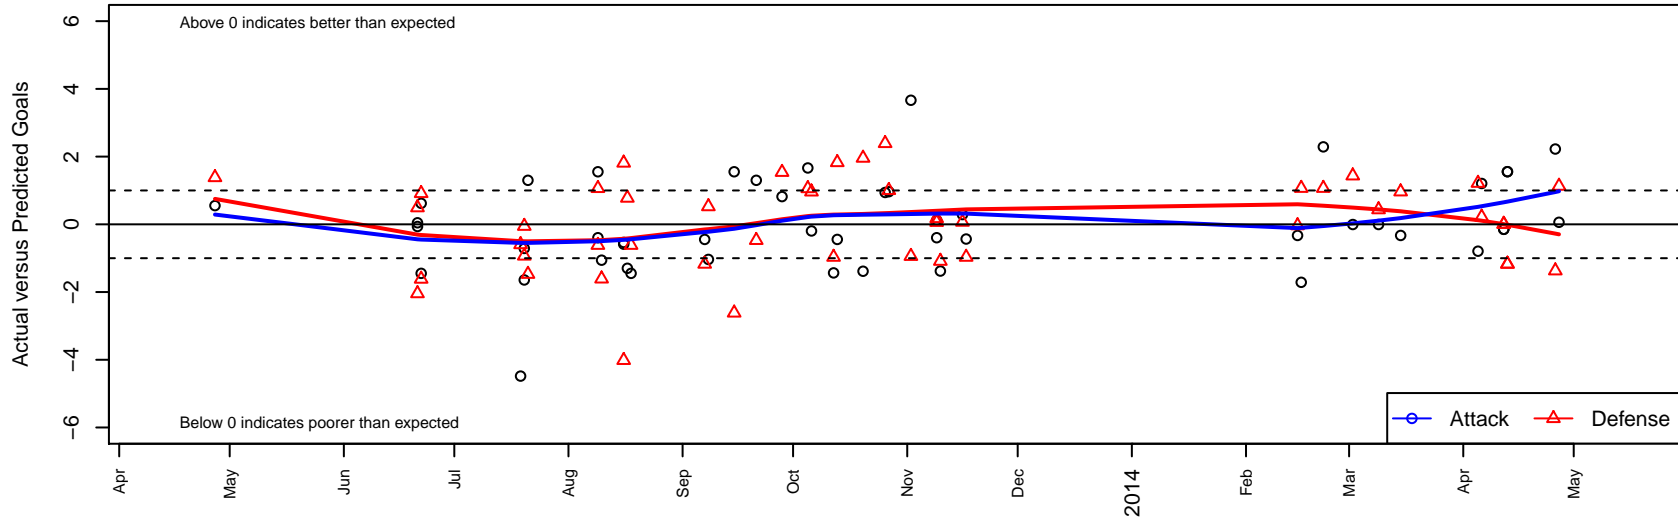

Westside Timbers Copa TS B99

Dots are actual minus expected GF (blue circles) and GA (red triangles).
Blue line is smoothed change in attack strength. Red is smoothed change in defense strength.